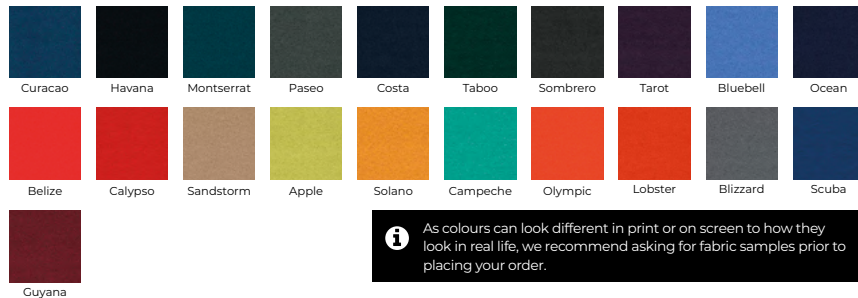

- ▶ Neon light shows when in use
- ▶ 13 amp fuse protects against power surges
- ▶ 2 metres in length

UnlimitedFabrics

Camira Advantage

Low Hazard commercial seating fabric, Advantage, offers a combination of enduring aesthetic appeal and high performance durability which means it will look good and last for years. Advantage is a plain weave fabric in a rich assortment of colour-ways in both plains and mixes.

Camira Phoenix

Phoenix is a cost-effective simple crêpe weave fabric available in a wide selection of commercial colour-ways, suitable for task seating.

i As colours can look different in print or on screen to how they look in real life, we recommend asking for fabric samples prior to placing your order.