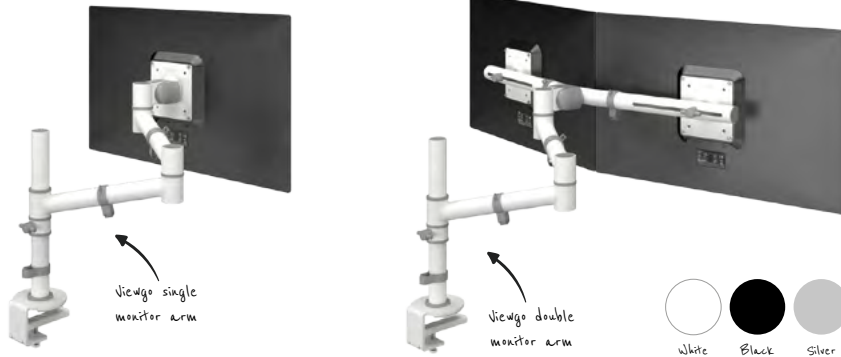

This set turns a nice desk into an ergonomic workstation that's comfortable and practical.

Bento desk set comes with a monitor riser

Store your personal items inside

Flip the lid up to turn the Bento box into a document holder or laptop stand

Image shows 45.900

White Black

3
WORKING
DAYS

ErgonomicOffice

Code	Description	Colour
45.900	Bento box	White
45.903	Bento box	Black
45.220	Bento desk set (Bento box PLUS monitor riser)	White
45.223	Bento desk set (Bento box PLUS monitor riser)	Black

Viewmate monitor arm

This monitor arm lets you move your monitor up or down using just your fingertips, which makes it a breeze for anyone to set it to a comfortable position. It's also maintenance-free and suitable for almost every monitor. An ergonomic design that is robust, cost-effective and easy to use.

- ▶ Fitted with an extremely durable steel extension spring
- ▶ Dynamic height adjustment range of 340 mm (13,4")
- ▶ Independent depth adjustment
- ▶ Integrated cable management
- ▶ Main components made of steel
- ▶ VESA MIS-D 75 x 75/100 x 100 mm compatible
- ▶ Monitor tilt +90°/-90°, swivel 360°, rotate 360°
- ▶ Arm swivel 360°
- ▶ Arm's swivel limiter pre-set to +90°/-90° (can be disabled)
- ▶ Weight capacity min. 2 kg - max. 8 kg (4,4 - 17,6 lb) per monitor
- ▶ Monitor size limit height 1000 mm (39,4")